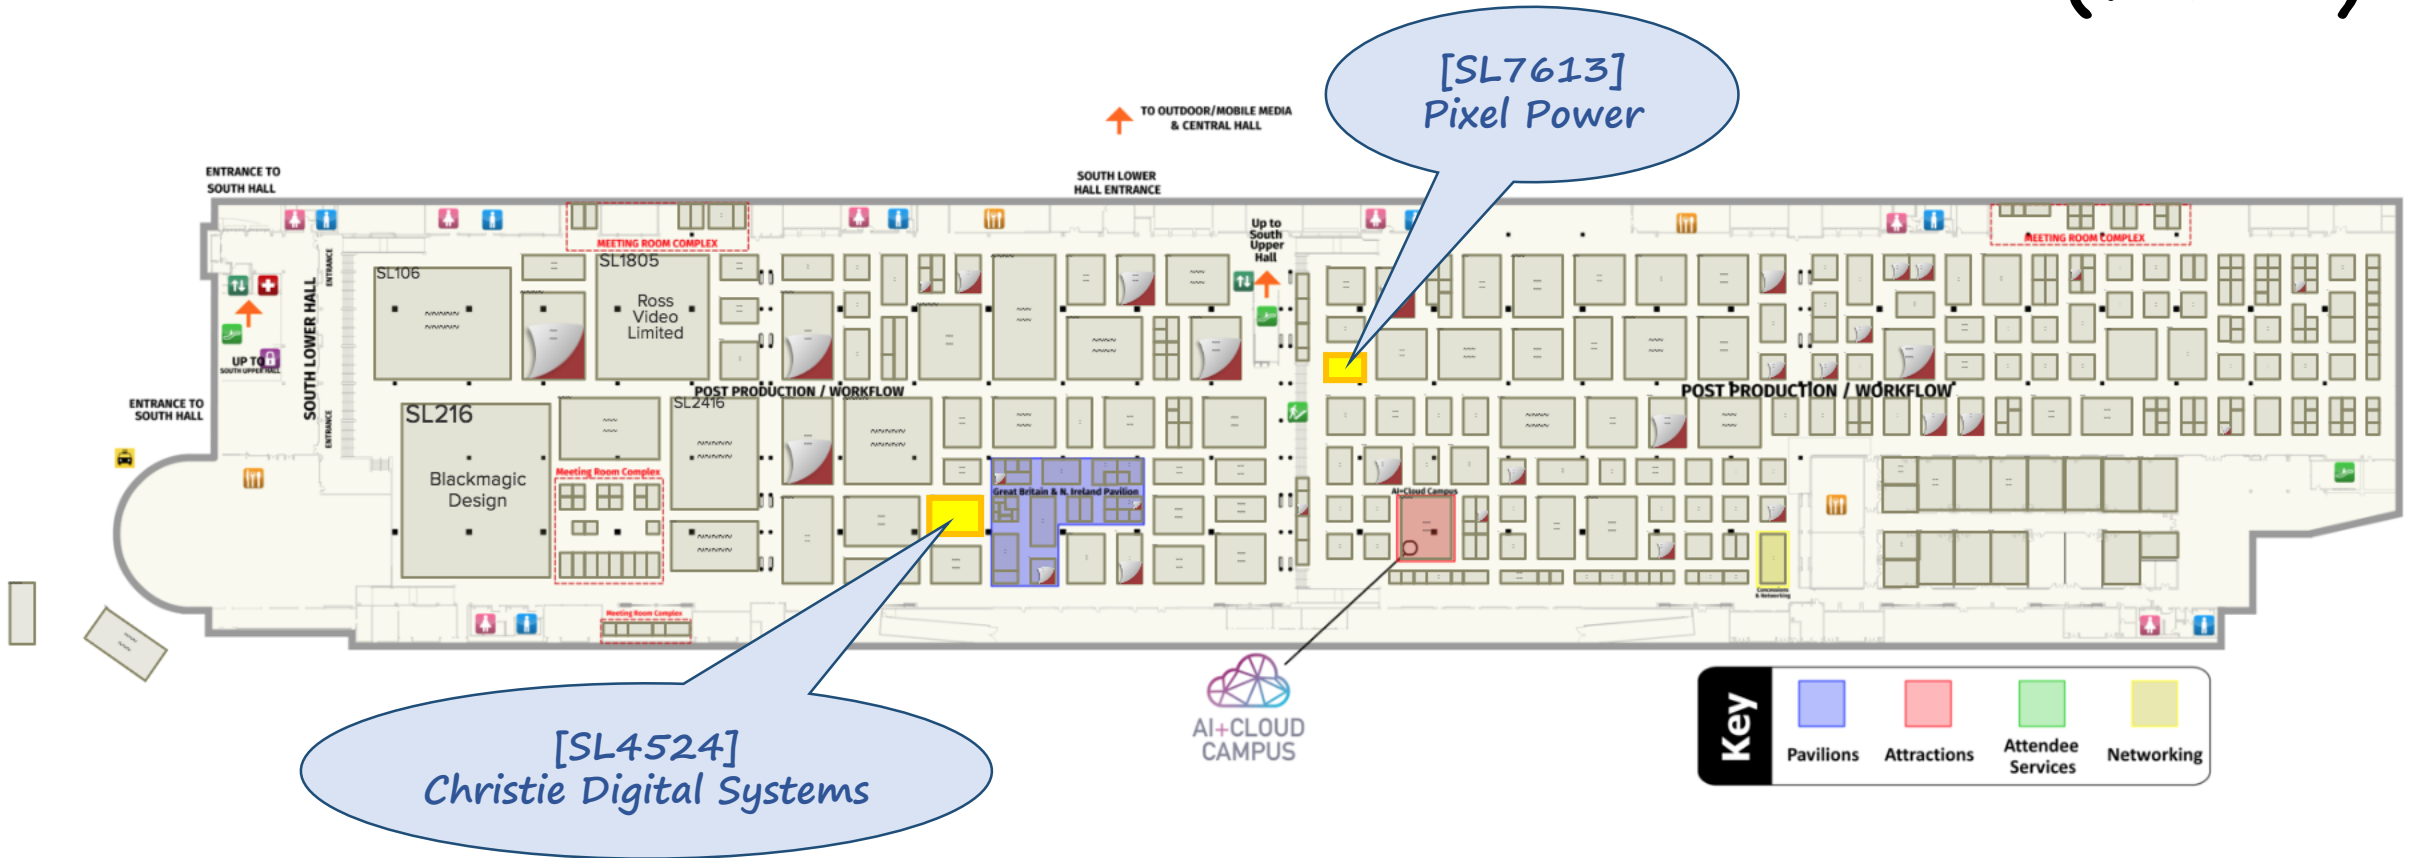

# NAB2019 North Hall

# NAB2019 Central Hall

# NAB2019 South Hall (lower)

# NAB2019 Renaissance Hospitality Suites

**\* NOTE:**  
These floor plans do not reflect  
the actual location of assigned suites.  
Suite room numbers will be assigned  
upon arrival to the the 2019 NAB Show.