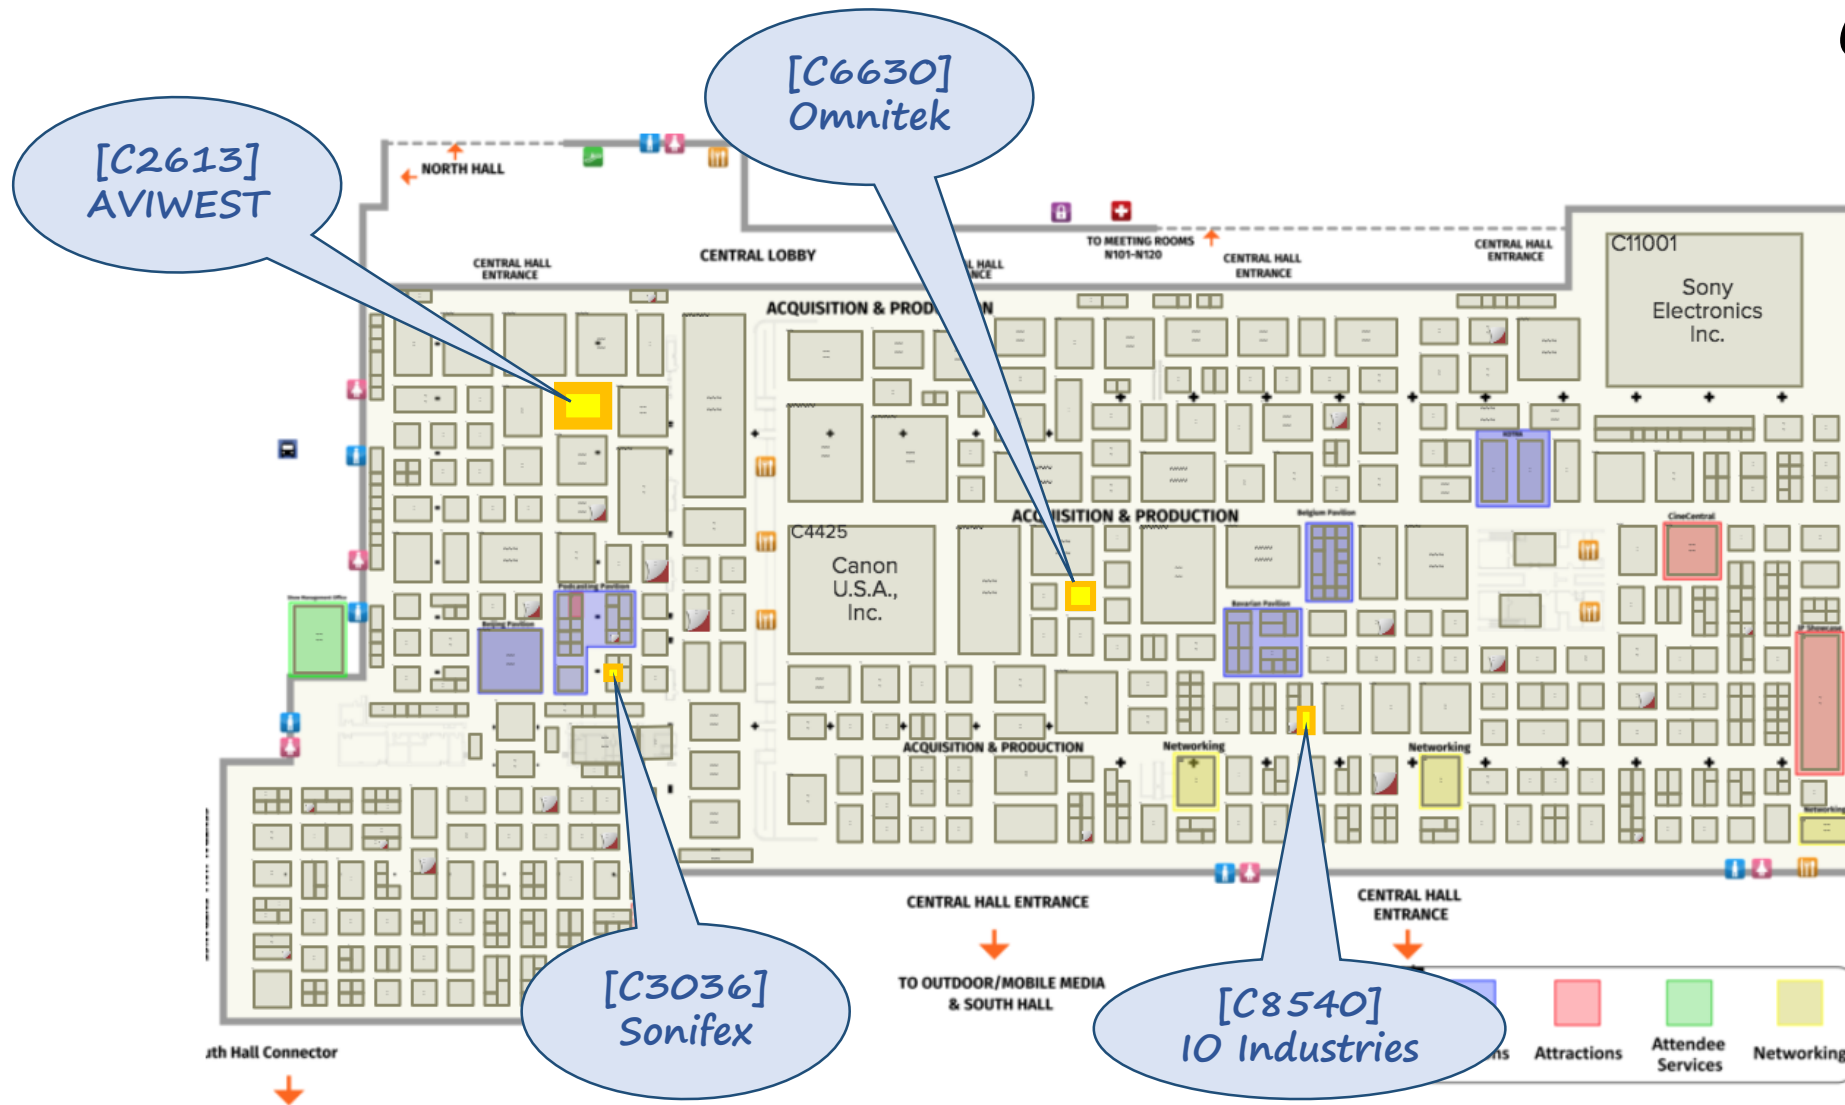

# NAB2019 Central Hall

# NAB2019 South Hall (lower)

# NAB2019 Renaissance Hospitality Suites

**\* NOTE:**  
These floor plans do not reflect  
the actual location of assigned suites.  
Suite room numbers will be assigned  
upon arrival to the the 2019 NAB Show.