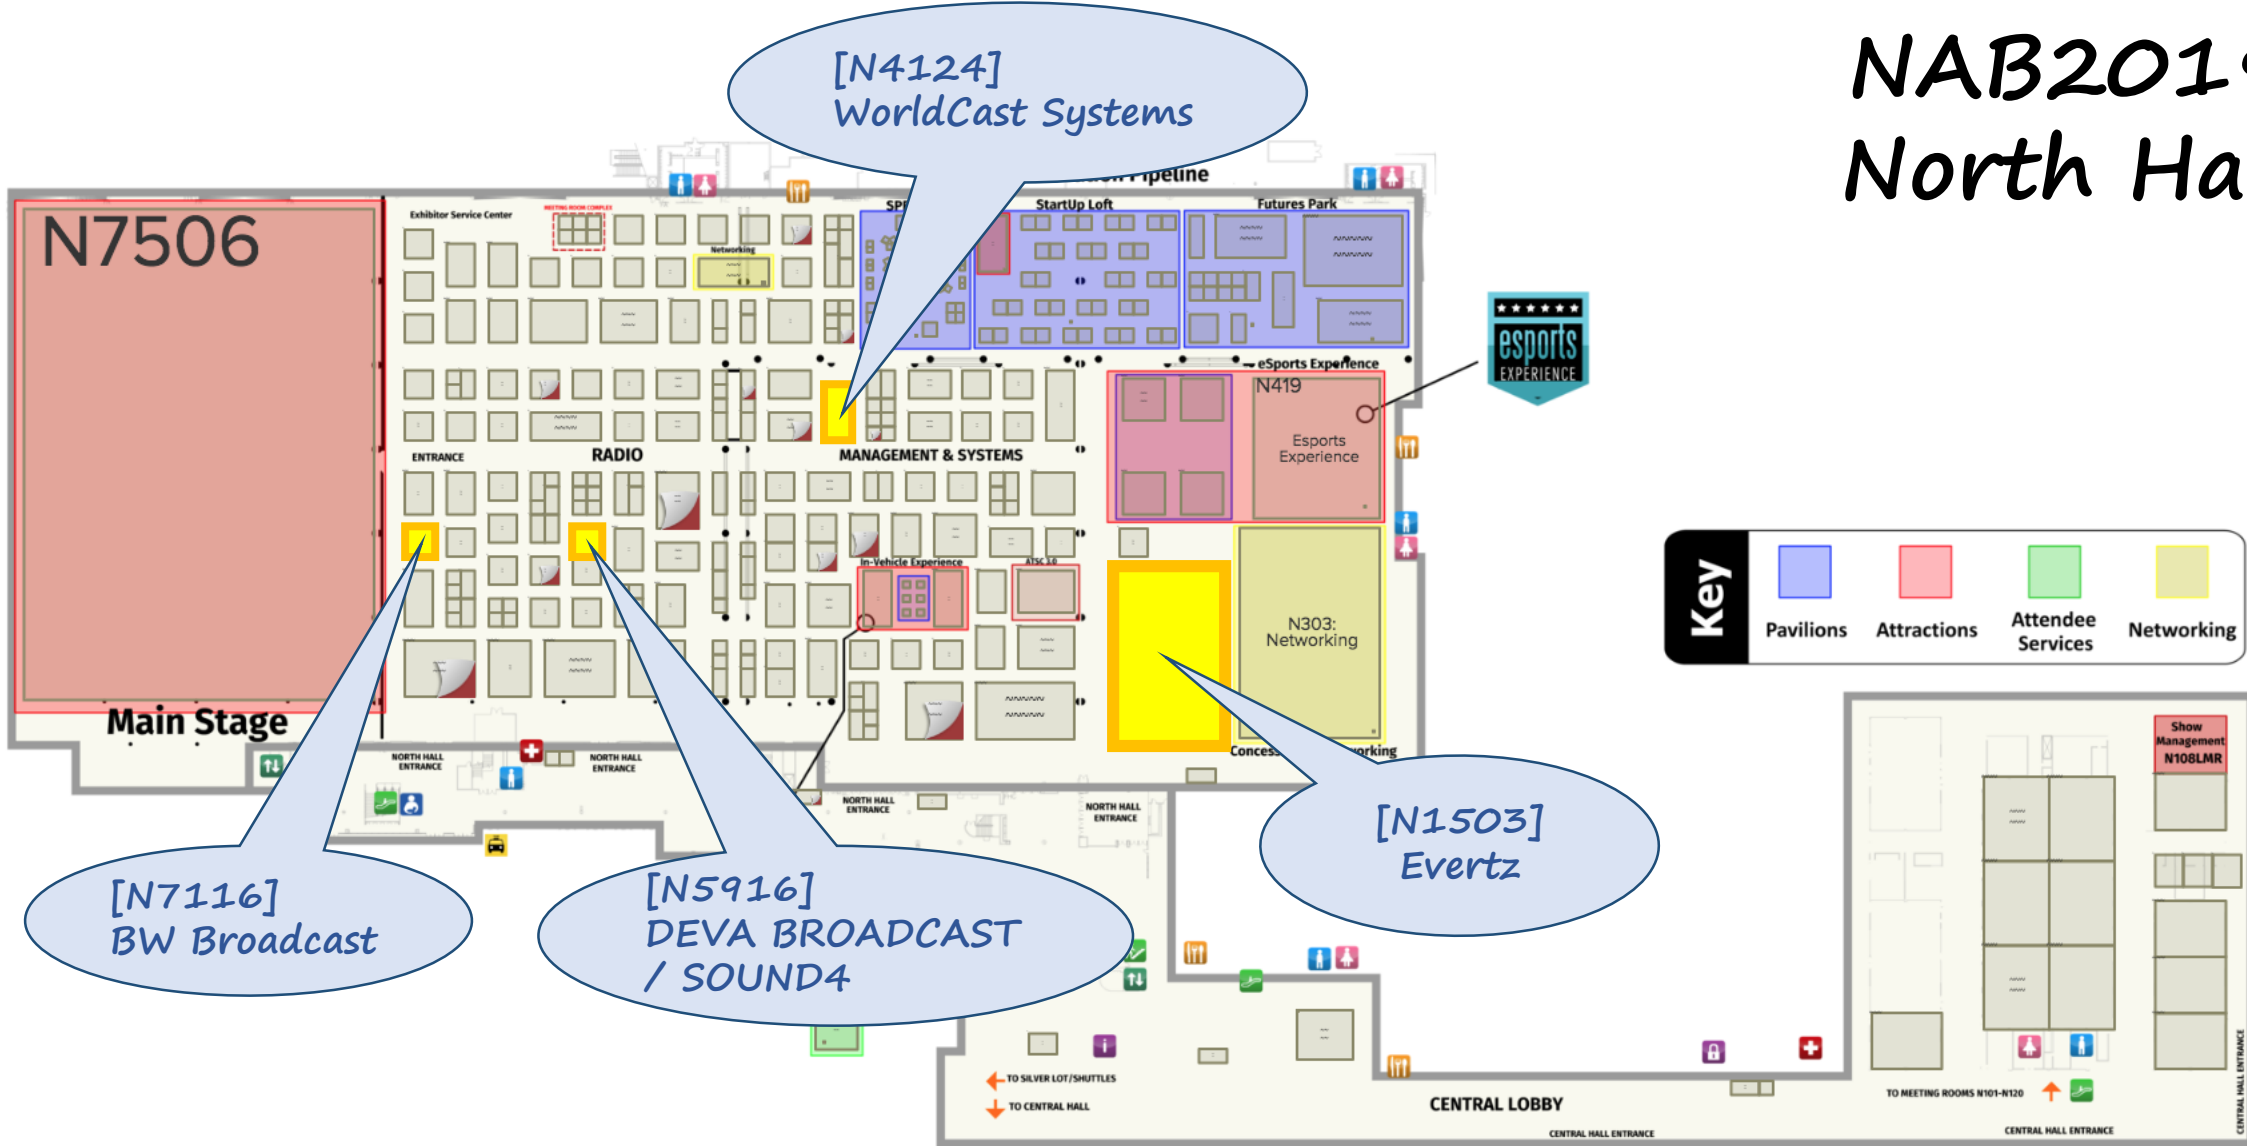

# NAB2019 North Hall

# NAB2019 Central Hall

# NAB2019 South Hall (lower)

# NAB2019 Renaissance Hospitality Suites

**\* NOTE:**  
These floor plans do not reflect  
the actual location of assigned suites.  
Suite room numbers will be assigned  
upon arrival to the the 2019 NAB Show.